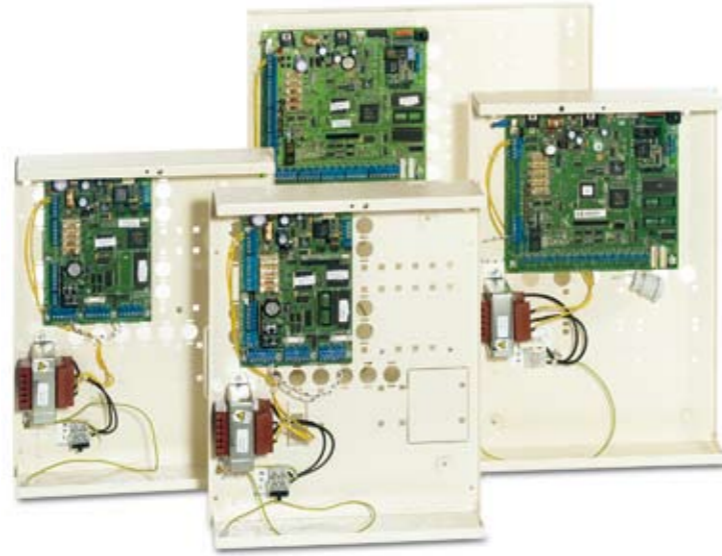

And that is security you can feel secure about.

ATS Control Panel Family

ATS2000/3000/4000/4500

ATS is a family of 4 control panels (ATS2000/3000/4000/4500) that all share the same software, accessories and manuals, only differing in their database and enclosure sizes.

All the ATS panels can control 16 doors and feature the exclusive "3 times badging" to arm. The ATS3000 and up allow the user to control a further 48 doors by connecting the panels to optional 4-Door Controllers.

ATS1115

ATS 16 Area Keypad

The ATS1115 is part of the Remote Arming Station (RAS) family for the ATS security system. The RAS family consists of a range of keypads and card readers. The ATS1115 can be used for configuration and management of the systems, as well as for opening doors and arming/disarming areas. In addition, the ATS1115 can easily give the user a status overview from the security system with both visual and audio indicators.